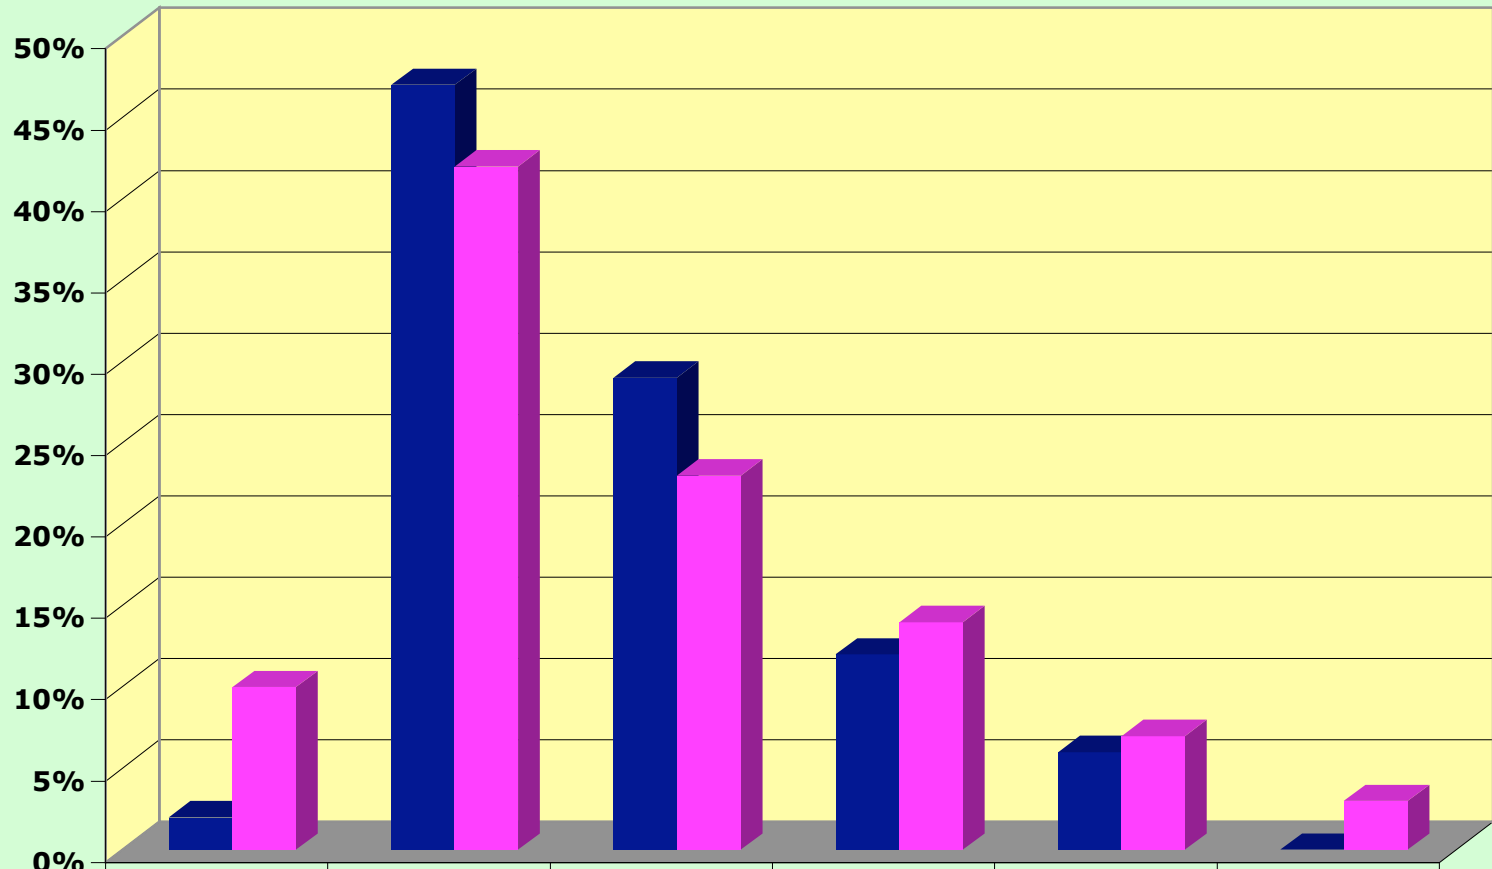

GPA Demographics for iFrosh 1st. semester 0809

■ iFrosh (162)	2%	47%	29%	12%	6%	0%
■ Non-iFrosh (366)	10%	42%	23%	14%	7%	3%