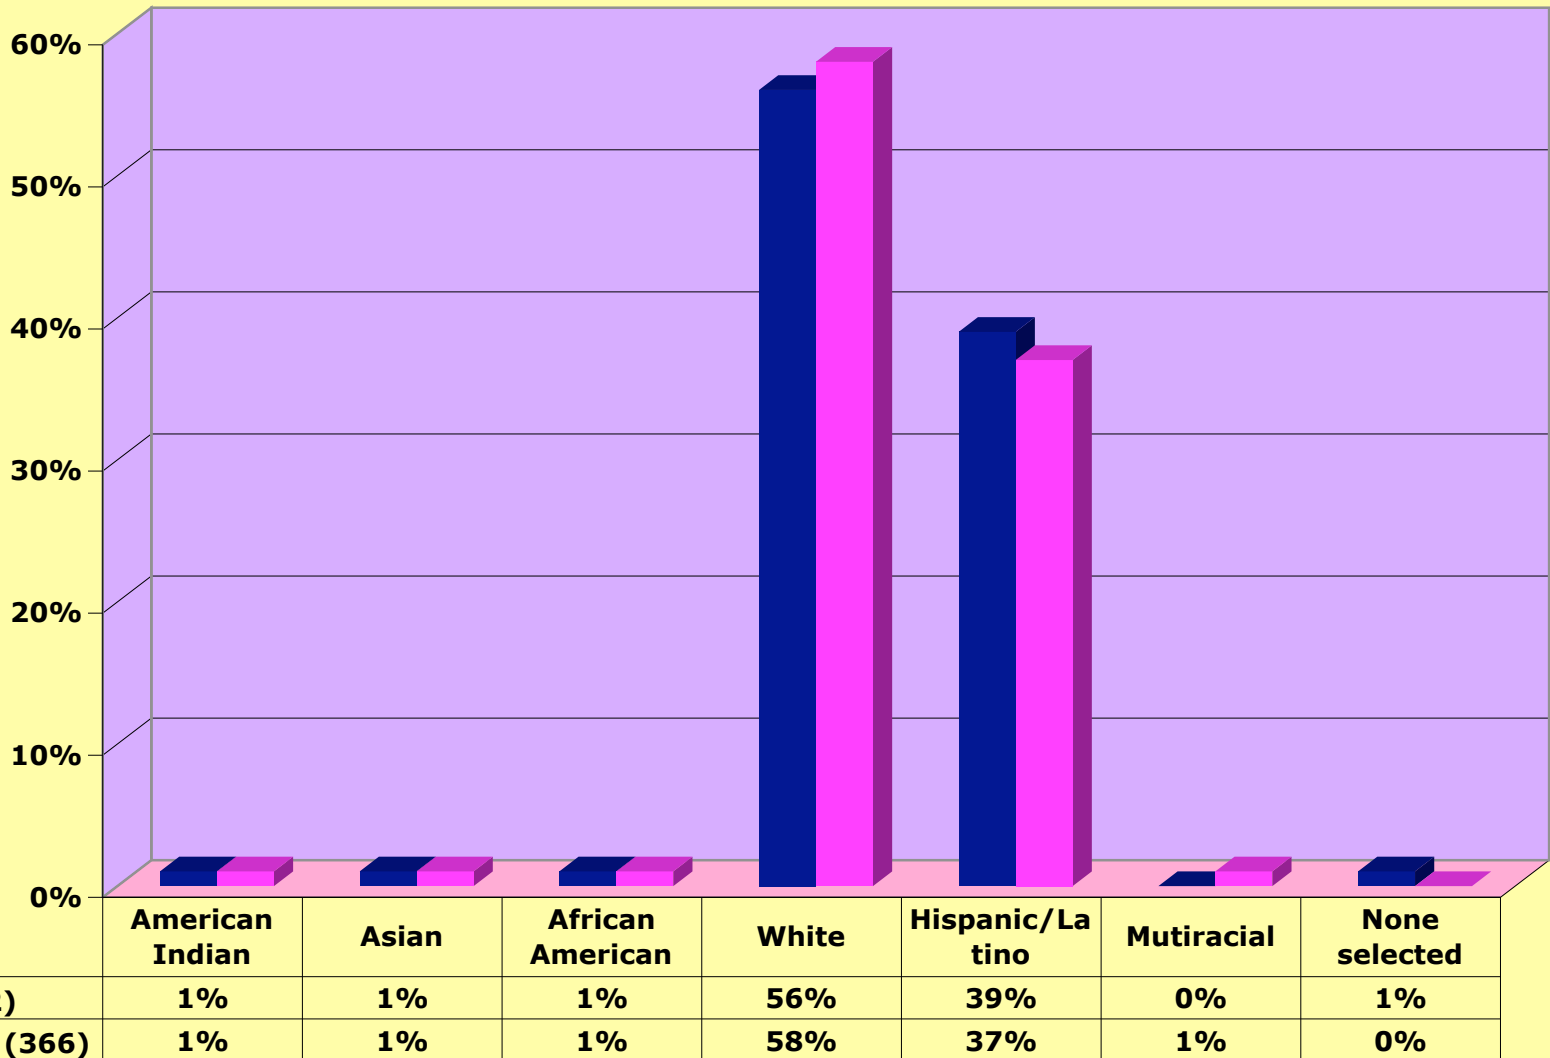

### **% students in iFrosh from the Class of 2012**

### % of Next Step students in iFrosh vs. non-iFrosh Class of 2012

<span style="color: blue;">■</span> iFrosh (162)
<span style="color: magenta;">■</span> Non-iFrosh (366)

Next Step A list % of Class of 2012	17%
	10%

### Special Education Students

### Racial Demographics 1st semester 0809