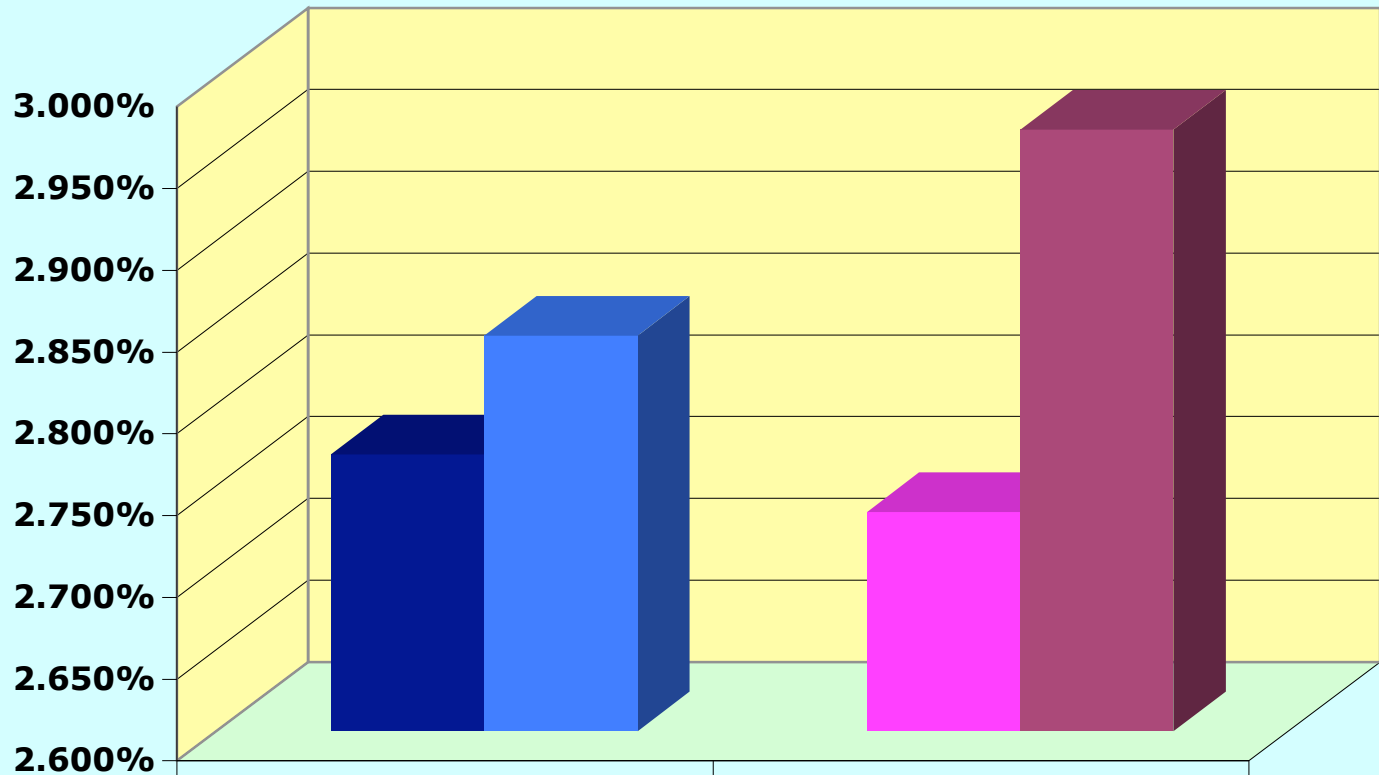

Total Average GPA Demographic 1st semester 0809

■ Total Average GPA 1st semester 0809	2.769%	2.734%
■ Total Average GPA for all of 8th grade year 0708	2.842%	2.968%

	iFrosh (162)	Non-iFrosh (366)
Total Average GPA 1st semester 0809	2.769%	2.734%
Total Average GPA for all of 8th grade year 0708	2.842%	2.968%