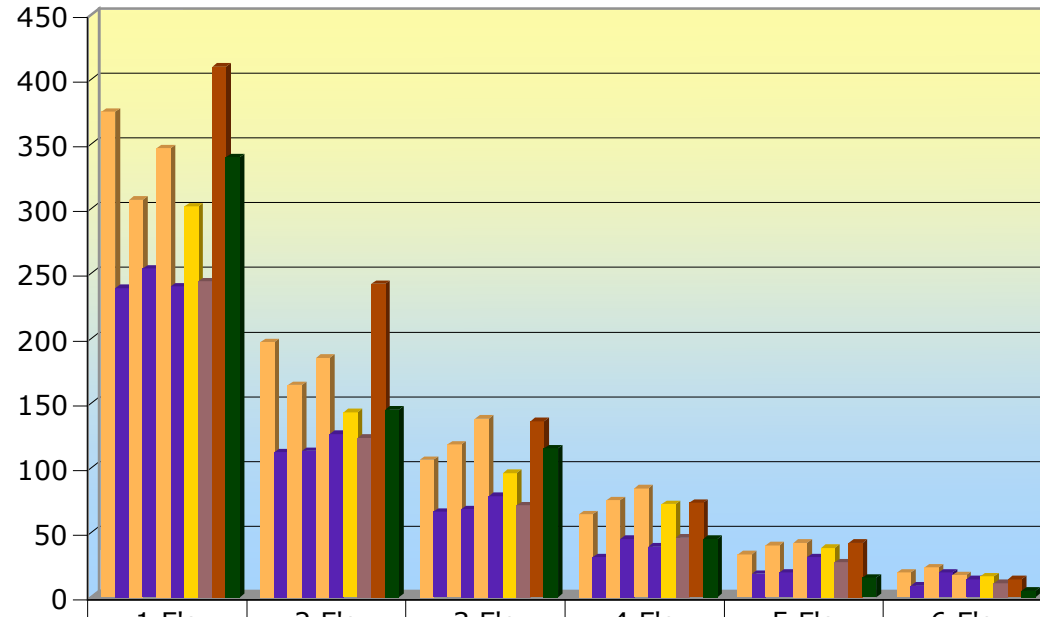

### Number of F's per student for all WHS students 0809

|                          | 1 F's | 2 F's | 3 F's | 4 F's | 5 F's | 6 F's |
|--------------------------|-------|-------|-------|-------|-------|-------|
| M1 2008                  | 375   | 197   | 106   | 64    | 33    | 19    |
| M1 2009                  | 239   | 112   | 66    | 31    | 18    | 9     |
| 1st Quarter Grades 2008  | 307   | 164   | 118   | 75    | 40    | 23    |
| 1st Quarter Grades 2009  | 254   | 113   | 68    | 45    | 19    | 19    |
| M2 2008                  | 347   | 185   | 138   | 84    | 42    | 17    |
| M2 2009                  | 240   | 126   | 78    | 39    | 31    | 14    |
| 1st Semester Grades 2008 | 302   | 143   | 96    | 72    | 38    | 16    |
| 1st Semester Grades 2009 | 244   | 123   | 71    | 46    | 27    | 11    |
| M3 2008                  | 410   | 242   | 136   | 73    | 42    | 14    |
| M3 2009                  | 340   | 145   | 115   | 45    | 15    | 5     |